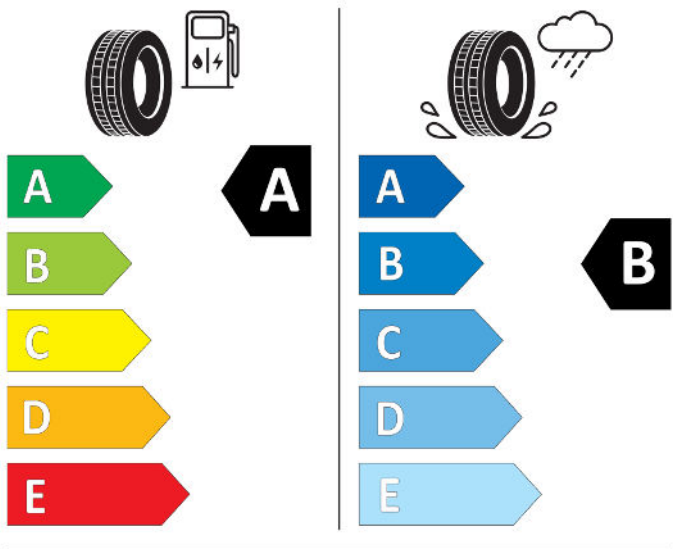

Hankook

1024353

185/65R15 88 H

Cl

2020/740

Continental

0358474

185/65 R 15 88 H