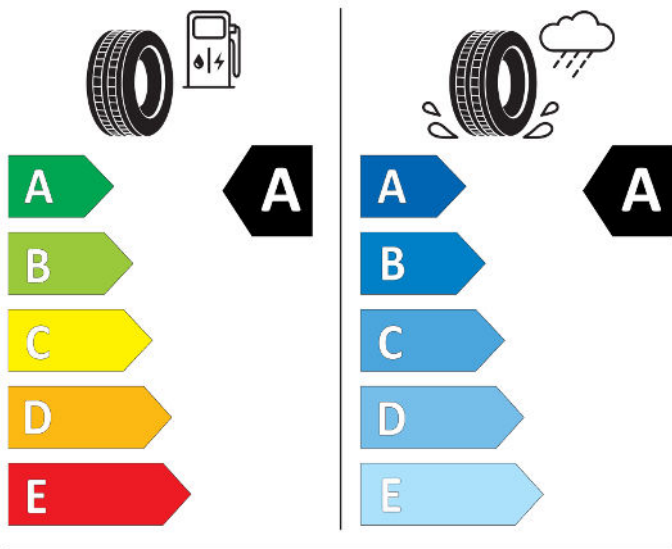

Continental

0358474

185/65 R 15 88 H

Cl

2020/740