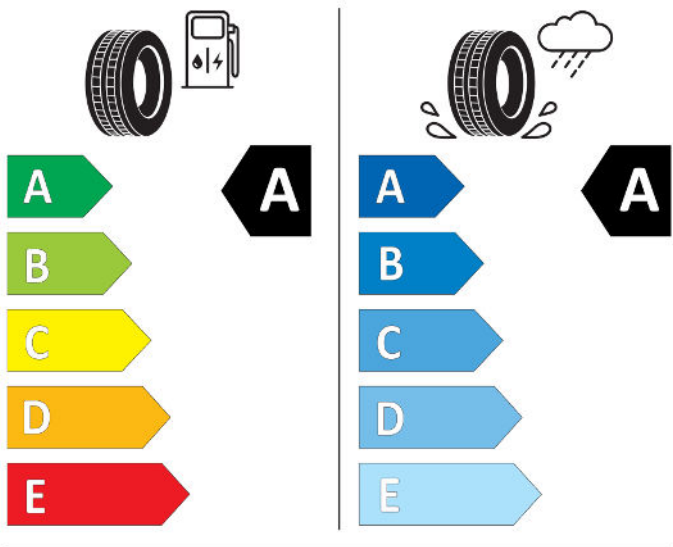

GOOD YEAR

547003

215/55R17 94 V

Cl

2020/740