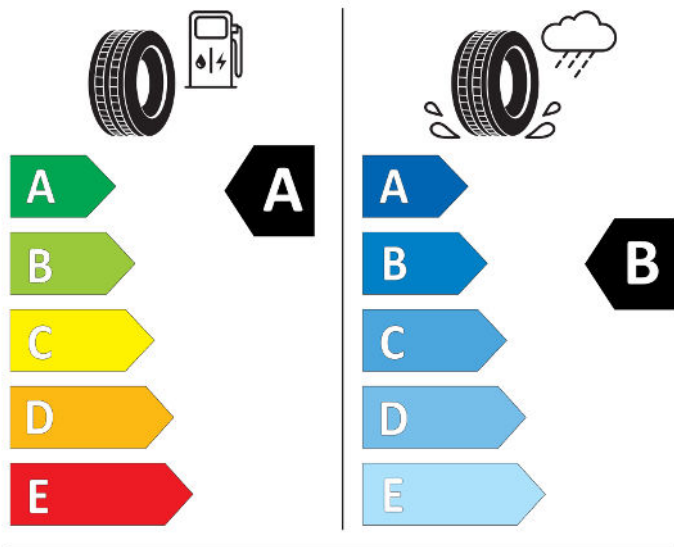

Cl

2020/740

BRIDGESTONE

13952

215/55 R17 94 V

Cl

2020/740

Continental