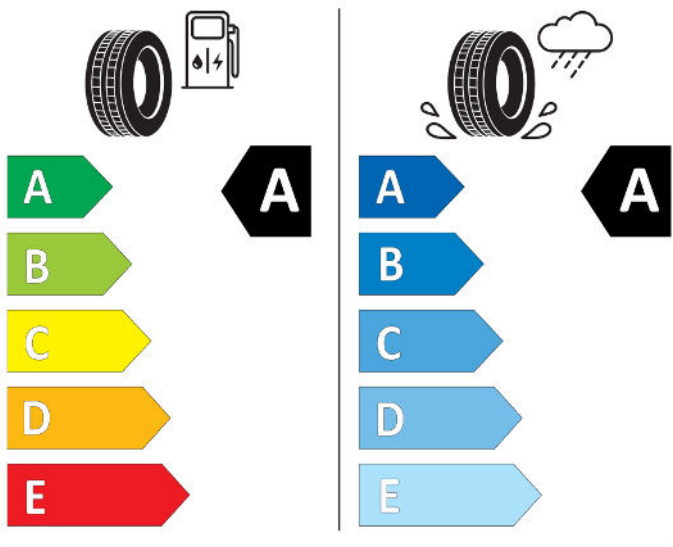

Cl

2020/740

BRIDGESTONE

13952

215/55 R17 94 V

Cl

2020/740

Continental