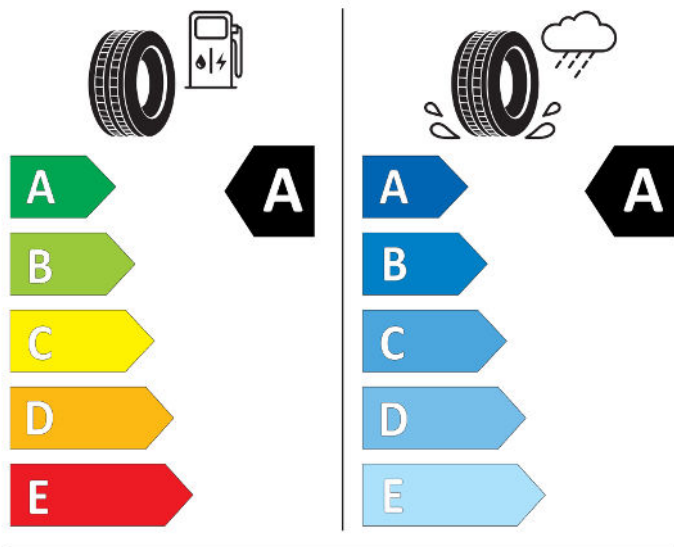

Continental

0358217

215/55 R 17 94 V

Cl