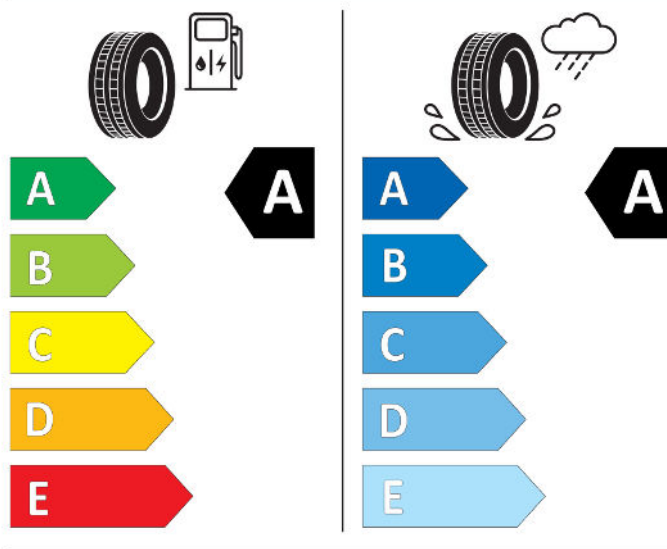

GOOD YEAR

546884

195/55R16 91 V XL

Cl

2020/740

BRIDGESTONE

13946

195/55 R16 91 V XL

Cl

2020/740

Continental

0358162

195/55 R 16 91 V XL

Cl

2020/740