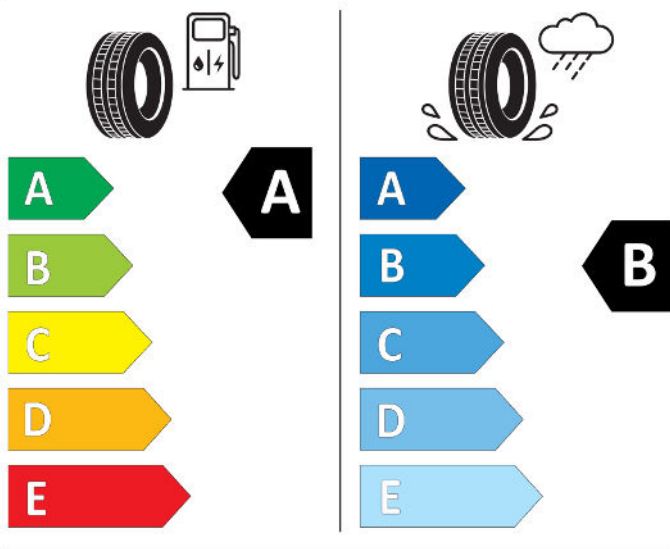

GOOD YEAR

546884

195/55R16 91 V XL

Cl

2020/740

BRIDGESTONE

13946

195/55 R16 91 V XL

Cl

2020/740

Continental

0358162

195/55 R 16 91 V XL

Cl

2020/740