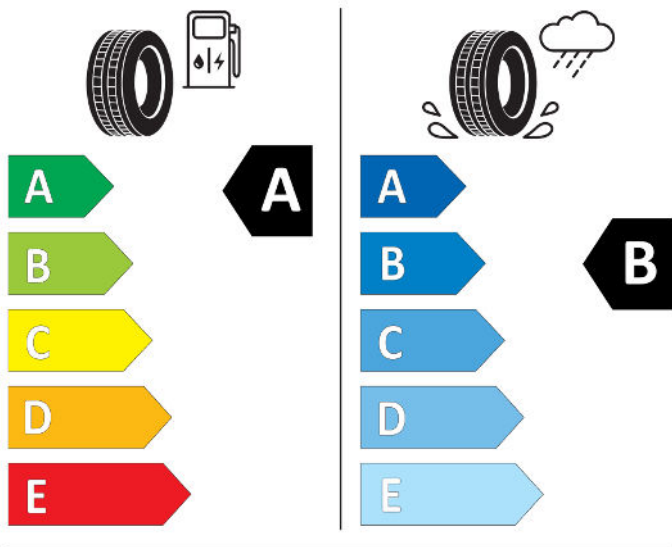

Hankook

1029035

215/55R17 94 V

CI

2020/740