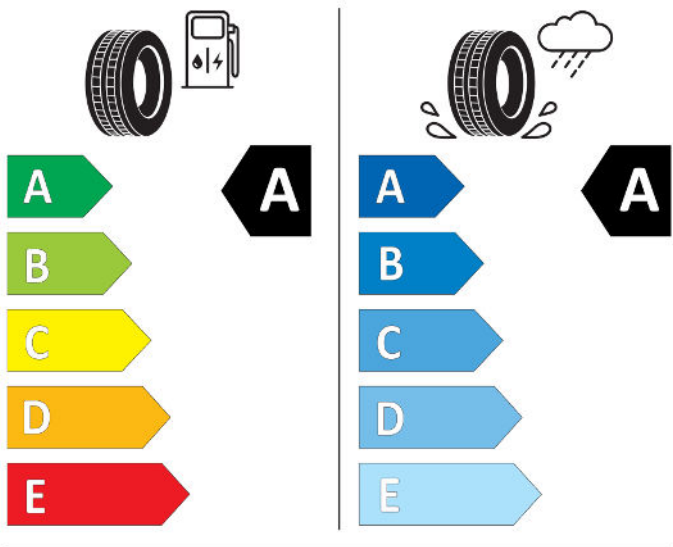

GOOD YEAR

547003

215/55R17 94 V

CI

2020/740

Hankook

1029035

215/55R17 94 V