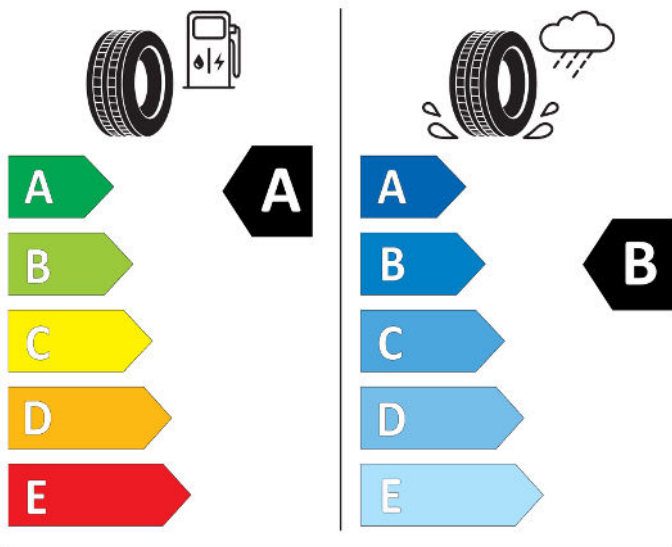

MICHELIN

374250

215/55R17 94 V

CI