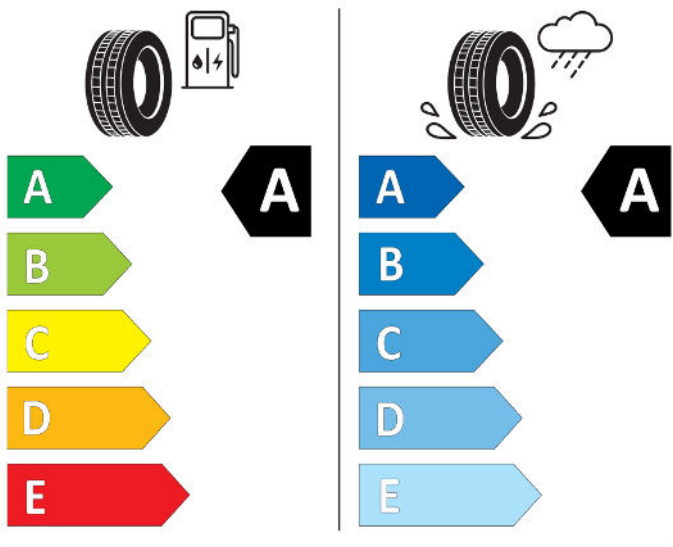

CI

2020/740

BRIDGESTONE

13952

215/55 R17 94 V

CI

2020/740

MICHELIN