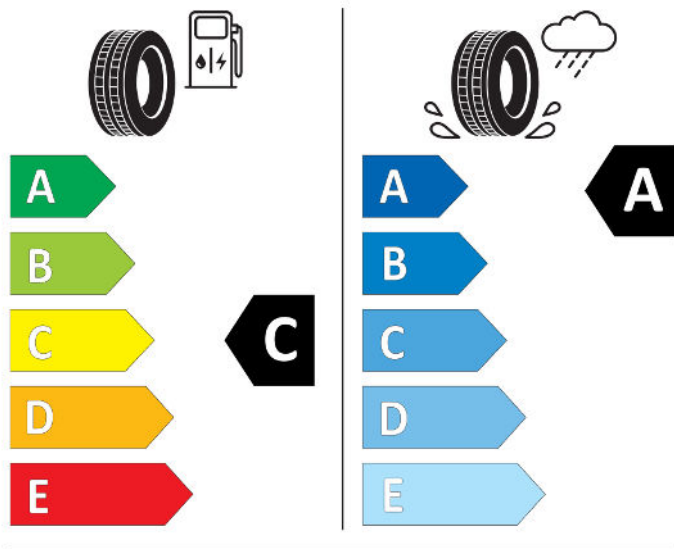

BRIDGESTONE

13878

215/50 R18 92 W

Cl

2020/740