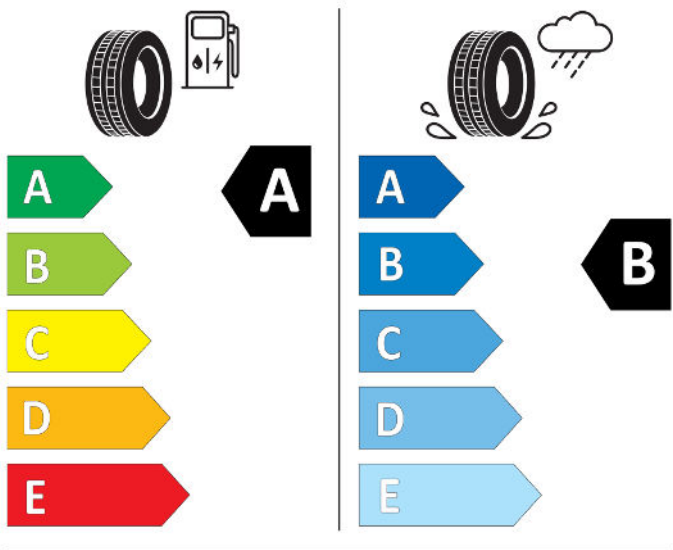

MICHELIN

374250

215/55R17 94 V

Cl

2020/740