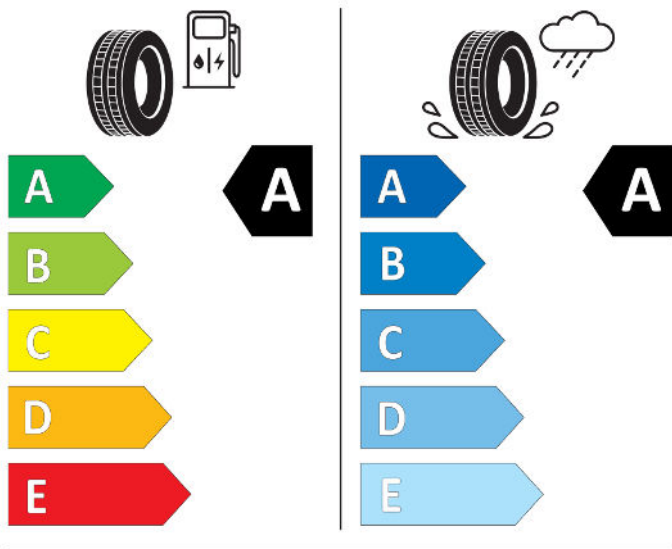

2020/740

BRIDGESTONE

13952

215/55 R17 94 V

Cl

2020/740

MICHELIN

374250