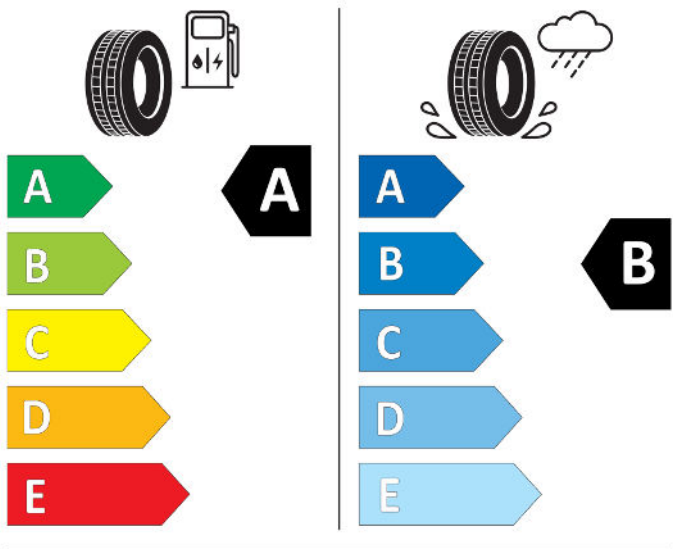

MICHELIN

374250

215/55R17 94 V

Cl

2020/740

BRIDGESTONE

13878

215/50 R18 92 W