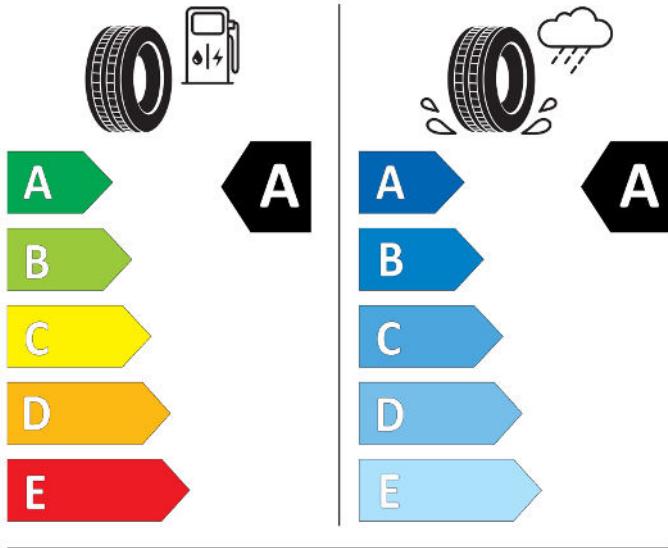

Continental

0358154

205/60 R 16 92 V

Cl

2020/740

GOOD YEAR

546793

205/60R16 92 V

Cl

2020/740

BRIDGESTONE

13950

205/60 R16 92 V

Cl

2020/740