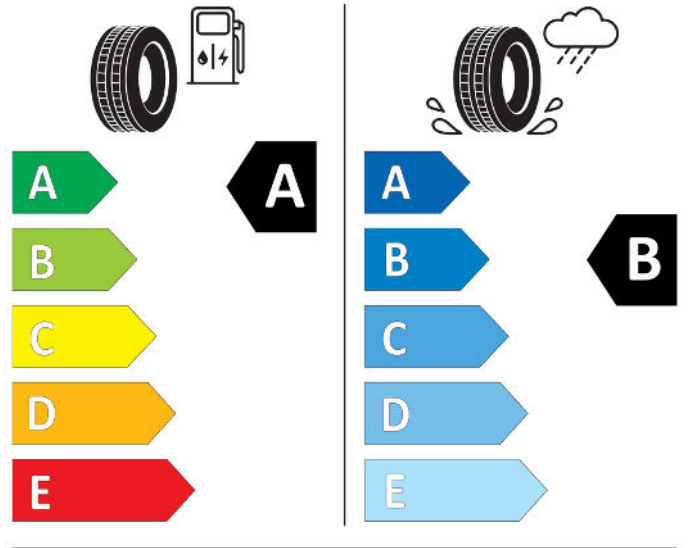

Continental

0358154

205/60 R 16 92 V

Cl

2020/740

GOOD YEAR

546793

205/60R16 92 V

Cl

2020/740

BRIDGESTONE

13950

205/60 R16 92 V

Cl

2020/740