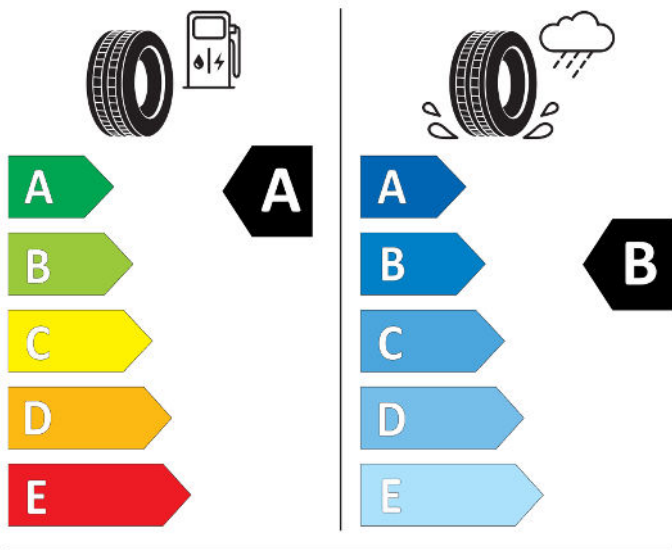

GOOD YEAR

574604

185/65R15 88 H

Cl