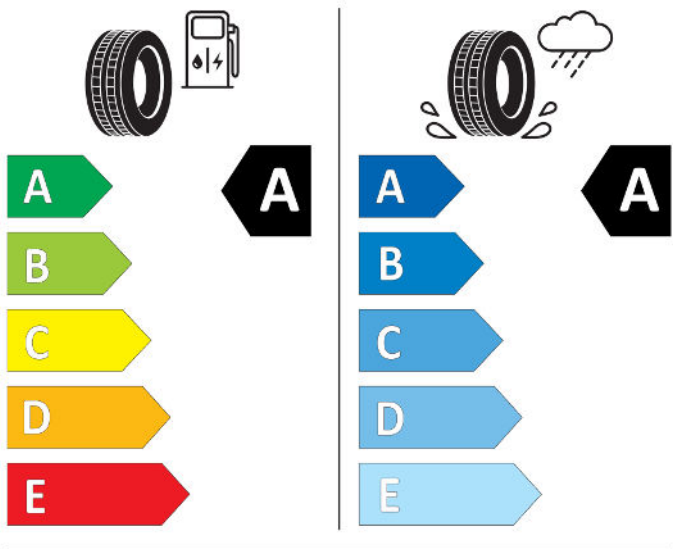

BRIDGESTONE

13945

185/65 R15 88 H

Cl

2020/740

Continental

0311061

185/65 R 15 88 H