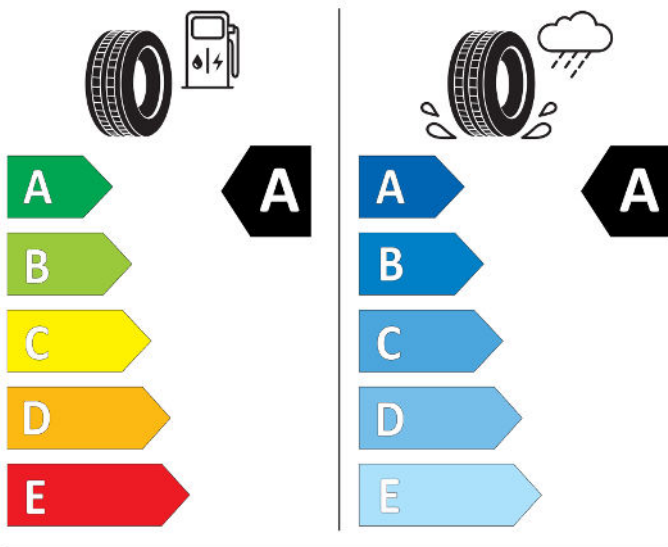

2020/740

Conti nental

0358474

185/65 R 15 88 H

Cl