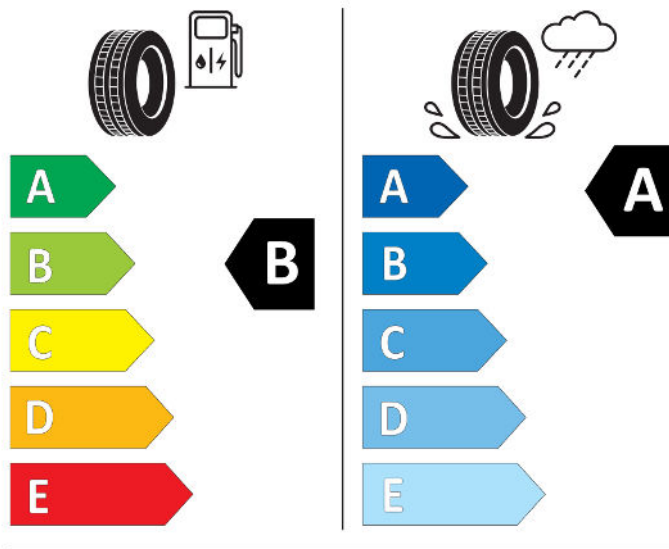

2020/740

PIRELLI

26482

205/60R16 96 V XL

Cl

2020/740

Continental

0353979