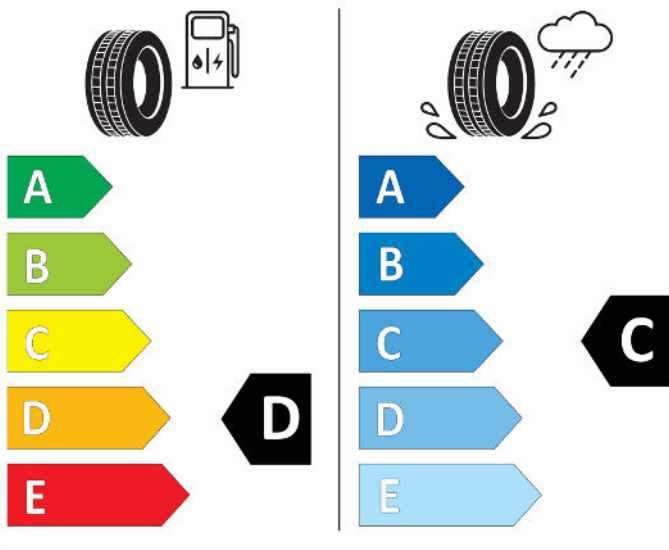

Continental

0353979

205/60 R 16 96 H XL

Cl

2020/740