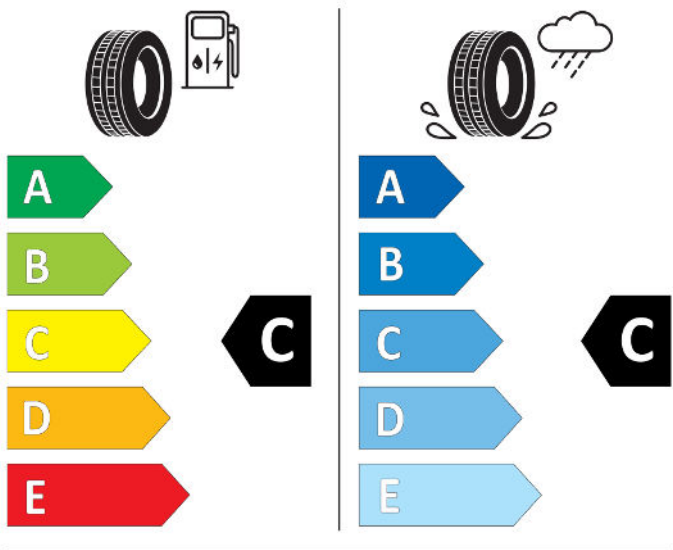

Cl

2020/740

Conti nental

0358680

205/60 R 16 96 V XL

Cl

2020/740

Hankook