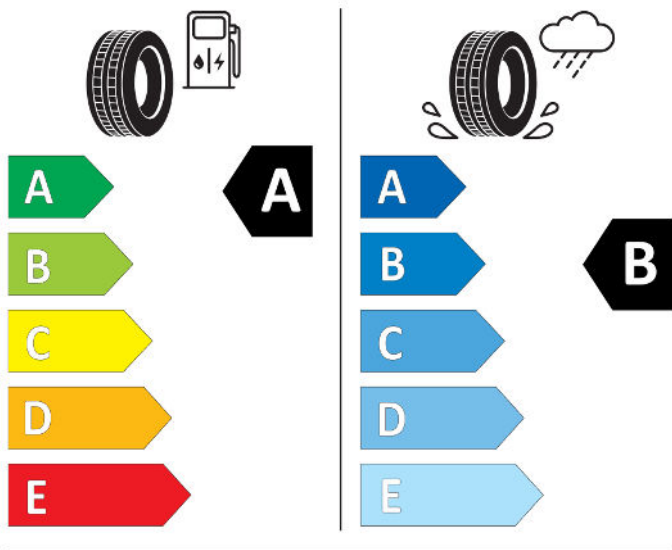

Hankook

1024362

215/55R17 94 V

Cl