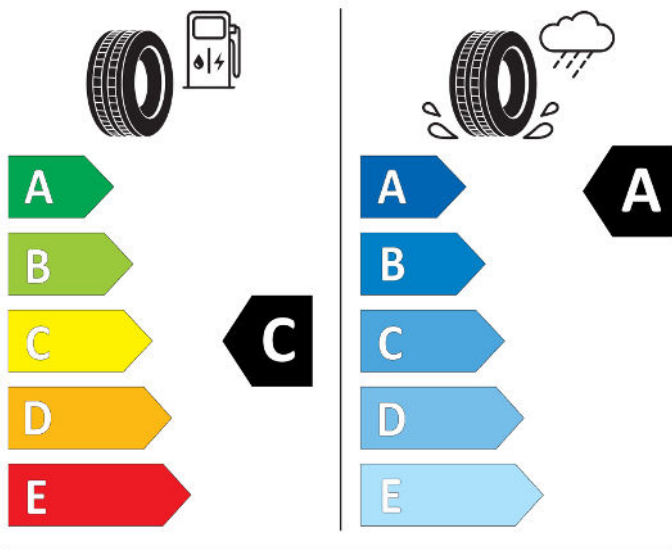

Hankook

1019809

215/55R17 94 V

Cl