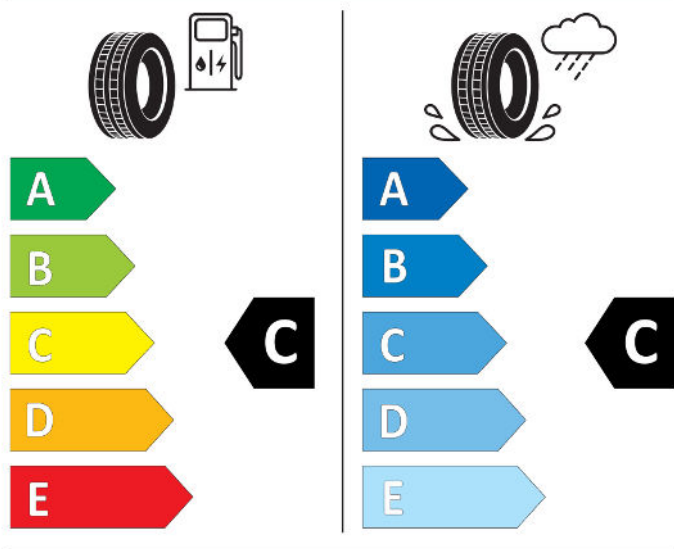

Vredestein

8714692353758

205/55 R 17 91 H

Cl