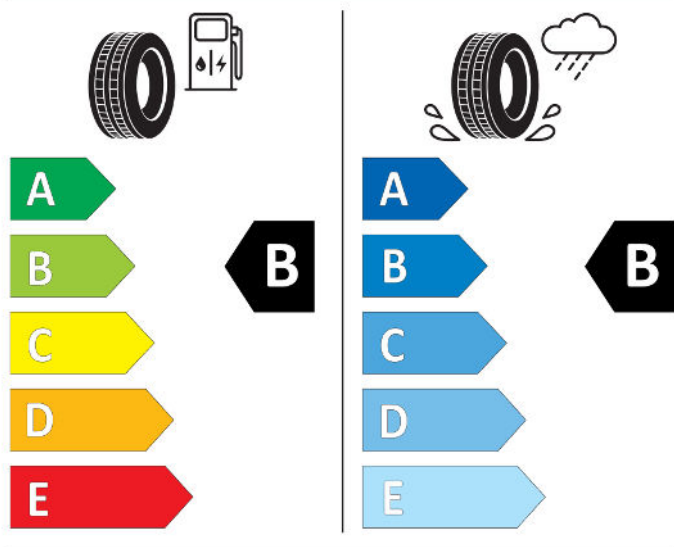

PIRELLI

28564

215/45R18 89 V

Cl