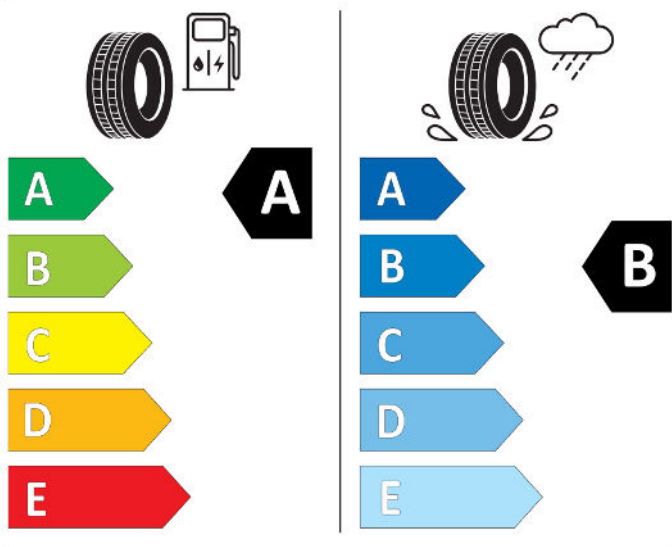

Cl

2020/740

GOODYEAR

546612

205/55R17 91 V

Cl

2020/740

PIRELLI