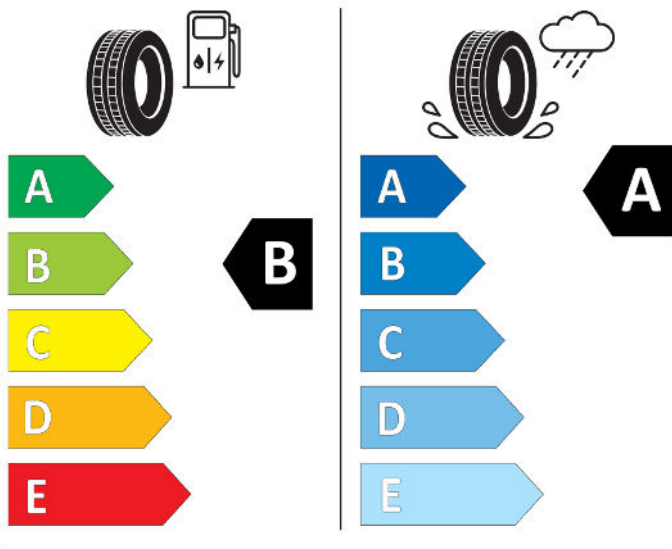

Hankook

1021896

205/55R17 91 V

Cl

2020/740