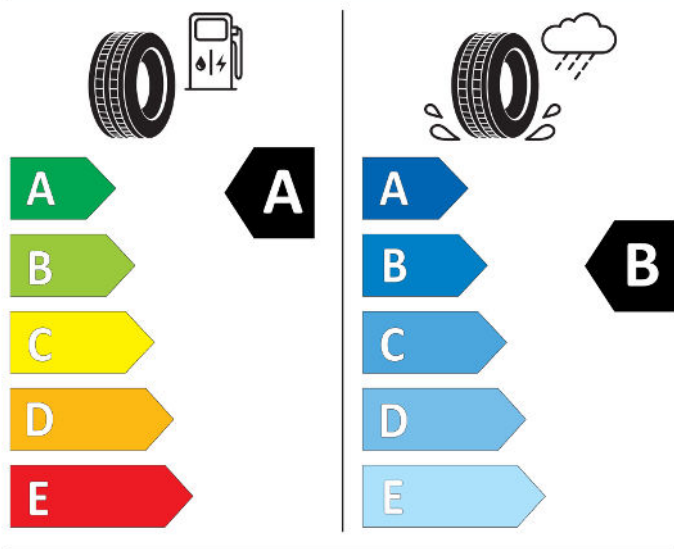

2020/740

GOOD YEAR

546793

205/60R16 92 V

Cl

2020/740

BRIDGESTONE

19237