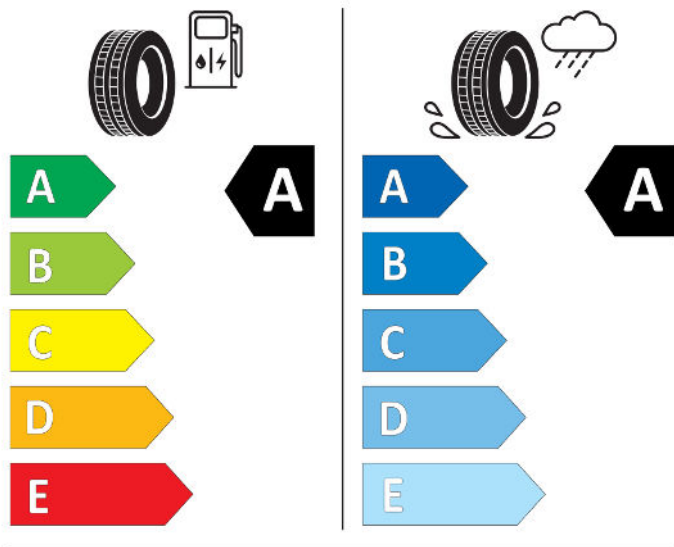

BRIDGESTONE

13949

205/60 R16 92 H

Cl

2020/740