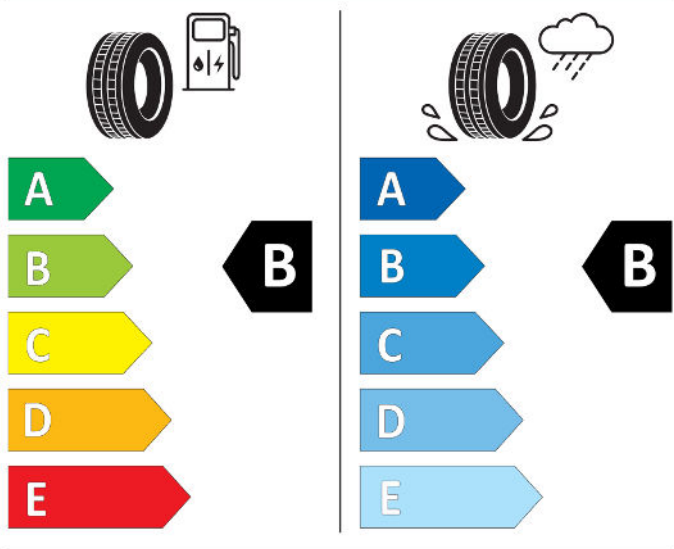

BRIDGESTONE

19237

205/60 R16 92 H

Cl

2020/740