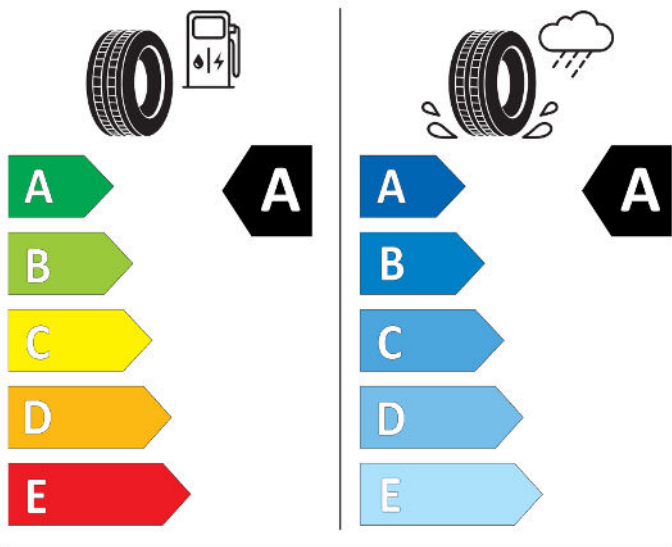

GTI TIRE

A4990

205/55R17 91 V

Cl

2020/740