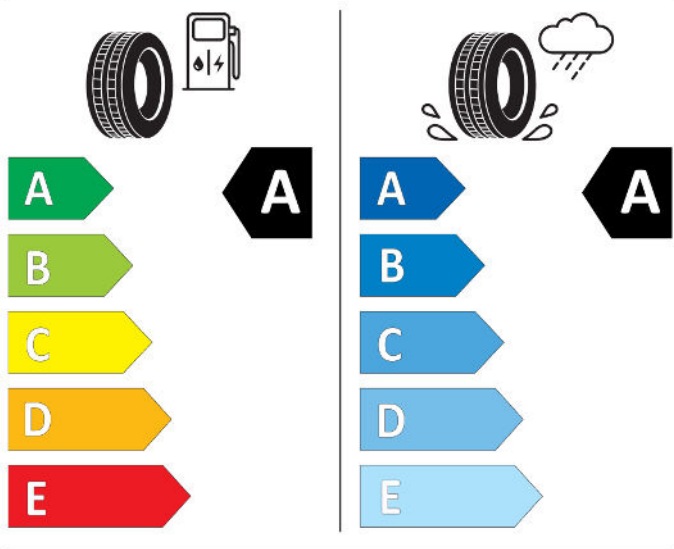

2020/740

GOOD YEAR

546793

205/60R16 92 V

Cl

2020/740

BRIDGESTONE

19237