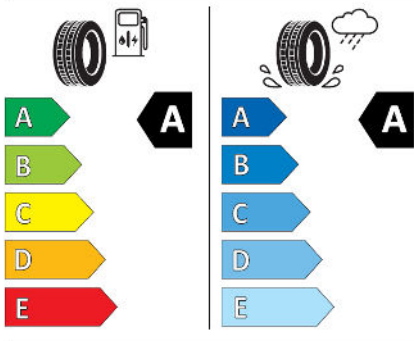

GOODYEAR 579250

235/60R18 103 T C1

2020/740

Giti Tire A3990

255/55R18 105 T C1

2020/740

Hankook 1027023

235/60R18 103 T C1