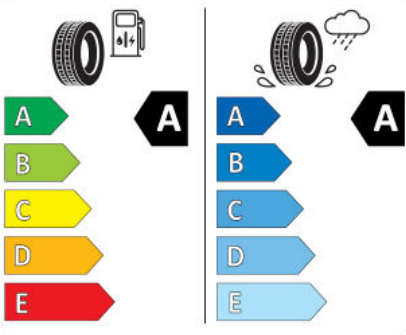

2020/740

Giti Tire A3991

235/60R18 103 T C1

2020/740

GOODYEAR 579251

255/55R18 105 T C1

2020/740

Hankook 1027024