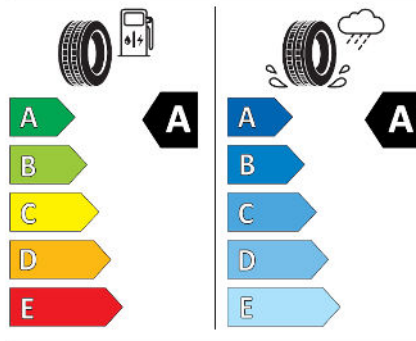

2020/740

Giti Tire A3991

235/60R18 103 T C1