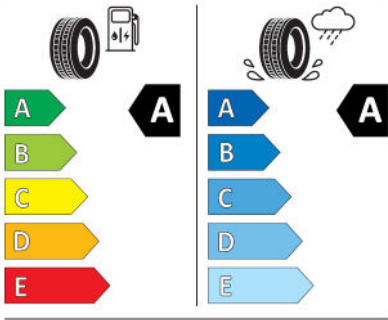

GOODYEAR 579250

235/60R18 103 T C1

2020/740

Giti Tire A3990

255/55R18 105 T C1

2020/740

Hankook 1027023

235/60R18 103 T C1