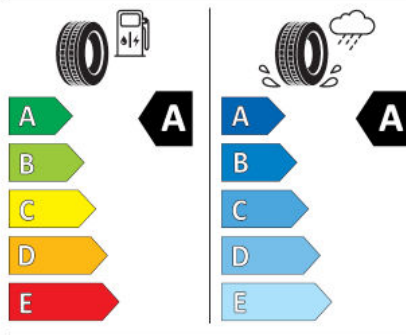

2020/740

Hankook 1027024

255/55R18 105 T C1