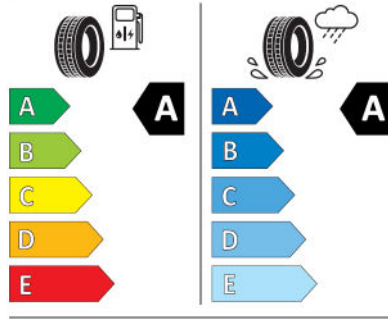

GOODYEAR 579250

235/60R18 103 T C1

2020/740

Giti Tire A3990

255/55R18 105 T C1

2020/740

Hankook 1027023

235/60R18 103 T C1