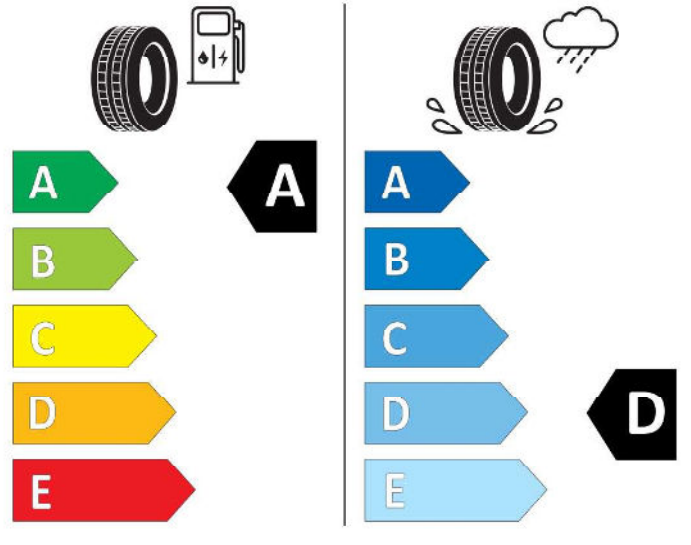

2020/740

GOOD YEAR

577498

255/65R18 111 H

Cl