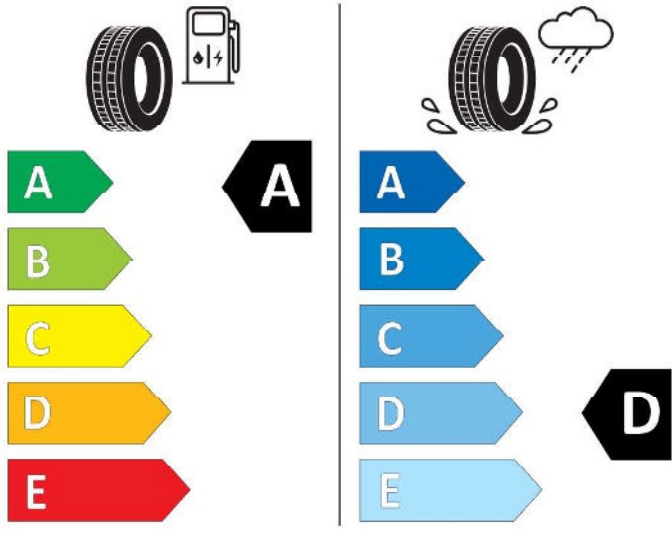

GOOD YEAR

578580

255/65R18 111 H

Cl

2020/740

GOOD YEAR

577498

255/65R18 111 H