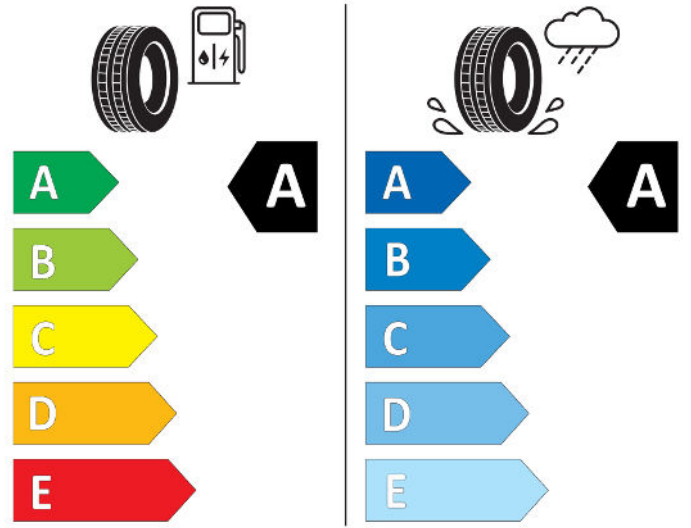

2020/740

GOOD YEAR

581002

215/50R18 96 W XL

Cl