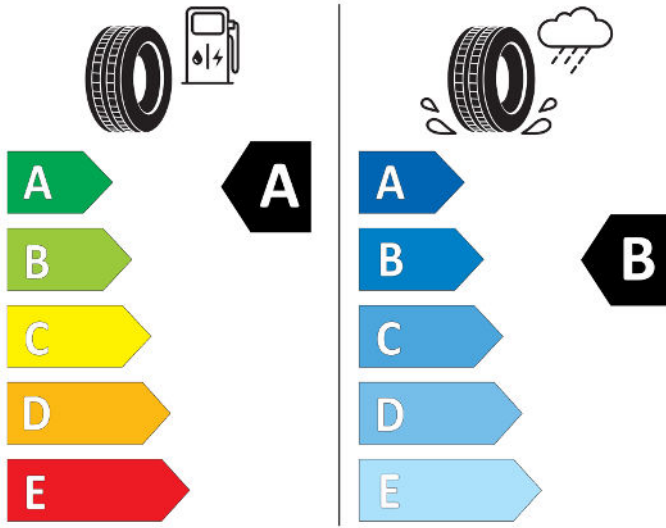

Bridgestone

23309

215/50 R18 96 W XL

Cl

2020/740

GOOD YEAR

581002

215/50R18 96 W XL