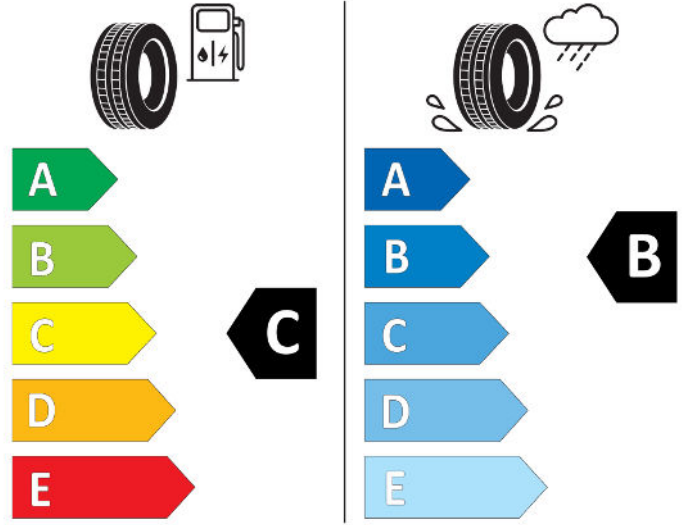

2020/740

GOOD YEAR

546144

225/45R17 91 W

Cl