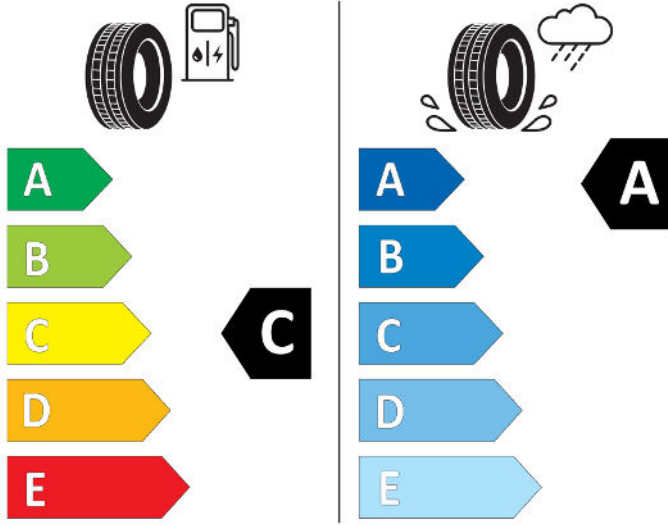

**BRIDGESTONE**

25520

225/45 R17 91 W

Cl

2020/740

**GOOD YEAR**

546144

225/45R17 91 W