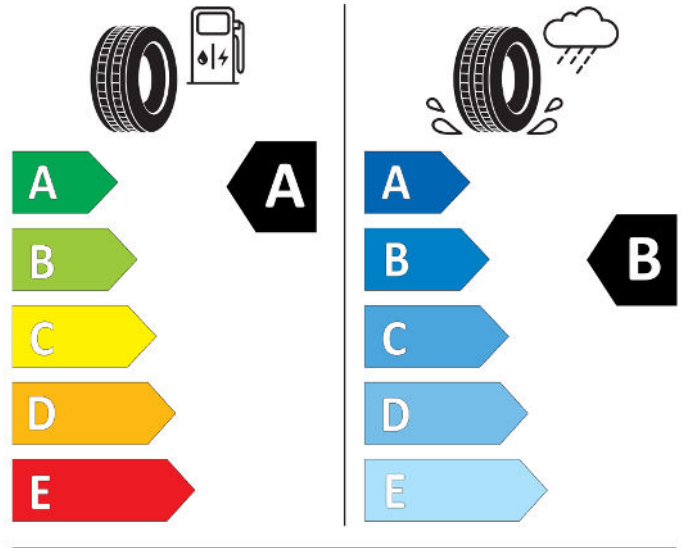

Continental

0358154

205/60 R 16 92 V

Cl

2020/740

GOOD YEAR

546793

205/60R16 92 V

Cl

2020/740

BRIDGESTONE

13950

205/60 R16 92 V

Cl

2020/740