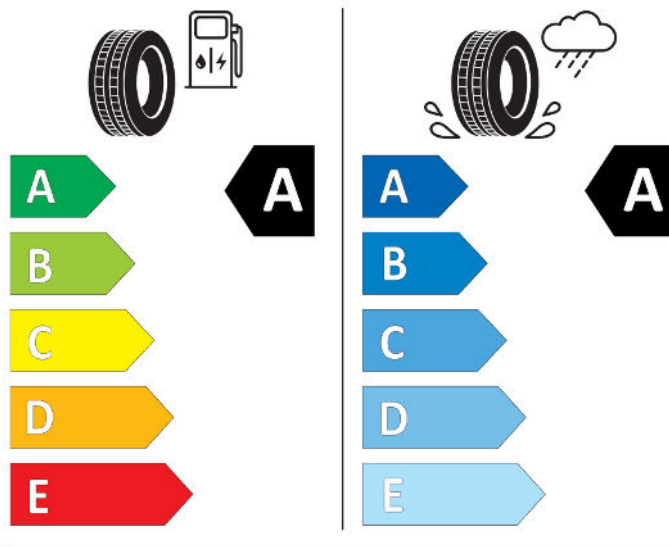

Continental

0358162

195/55 R 16 91 V XL

Cl

2020/740

BRIDGESTONE

13946

195/55 R16 91 V XL

Cl

2020/740

GOODYEAR

546884

195/55R16 91 V XL

Cl

2020/740