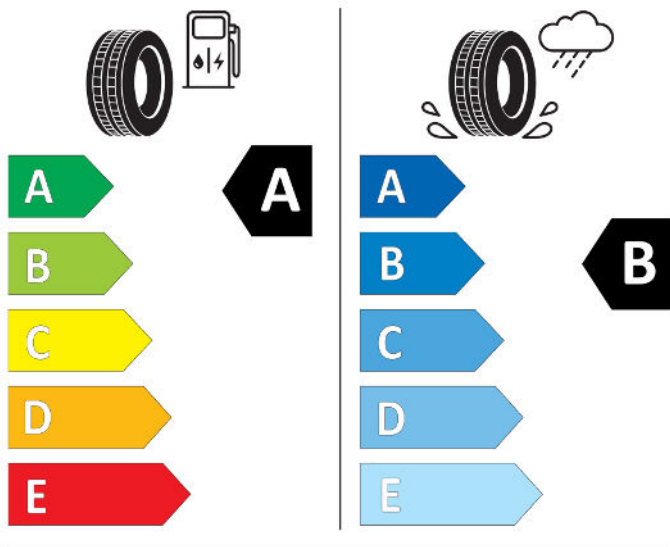

Continental

0358162

195/55 R 16 91 V XL

Cl

2020/740

BRIDGESTONE

13946

195/55 R16 91 V XL

Cl

2020/740

GOODYEAR

546884

195/55R16 91 V XL

Cl

2020/740