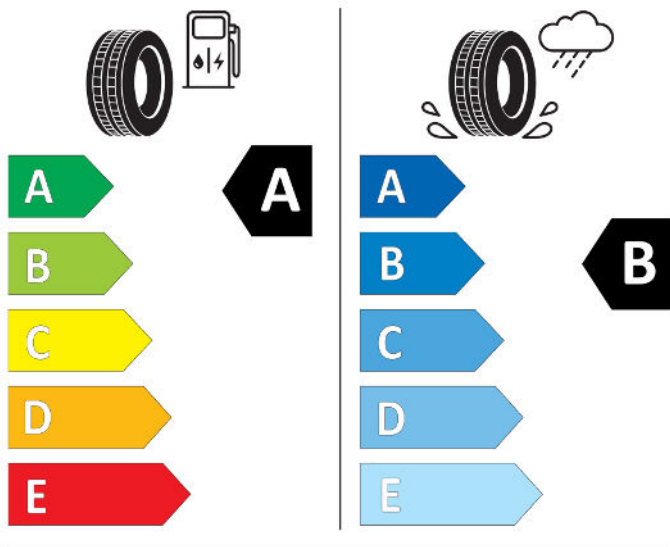

GOOD YEAR

545820

215/55R18 95 T

Cl

2020/740

Continental

0311335

215/55 R 18 95 T

Cl

2020/740

BRIDGESTONE

13942

215/55 R18 95 T

Cl

2020/740