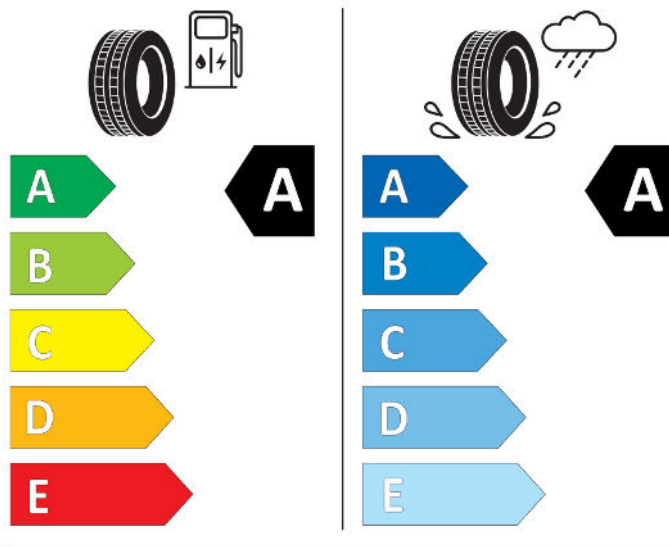

GOOD YEAR

545820

215/55R18 95 T

Cl

2020/740

Continental

0311335

215/55 R 18 95 T

Cl

2020/740

BRIDGESTONE

13942

215/55 R18 95 T

Cl

2020/740