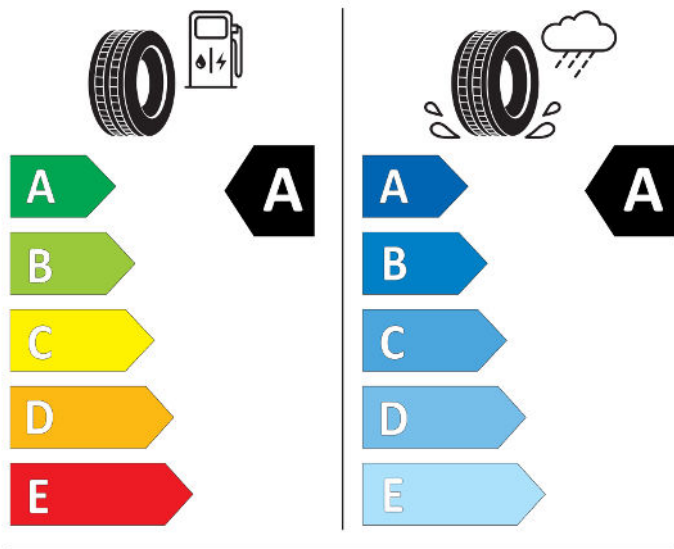

Cl

2020/740

KUMHO ES31

2259623

185/65R15 88 H

Cl

2020/740

GOOD YEAR