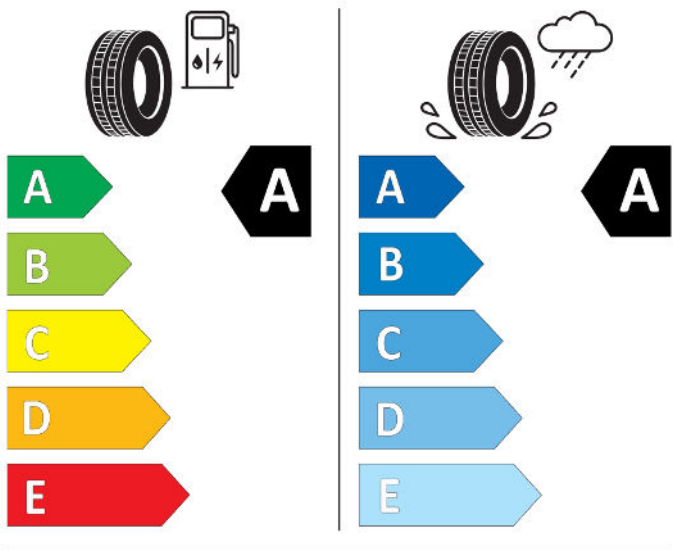

Cl

2020/740

KUMHO ES31

2259623

185/65R15 88 H

Cl

2020/740

GOOD YEAR