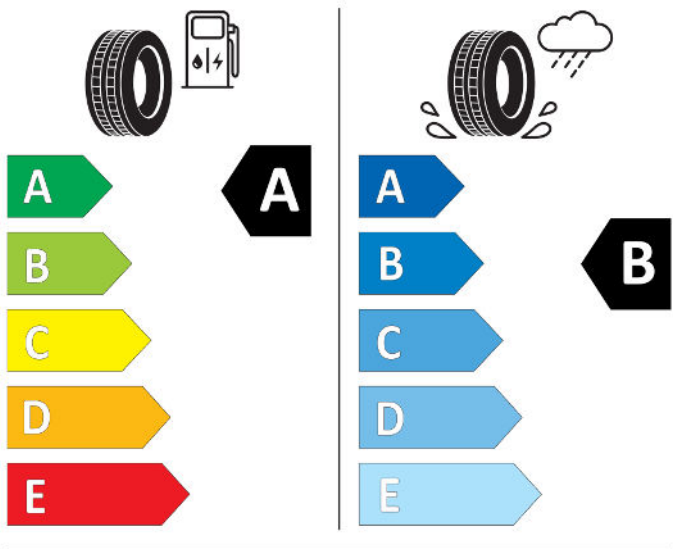

Hankook

1024353

185/65R15 88 H

Cl

2020/740