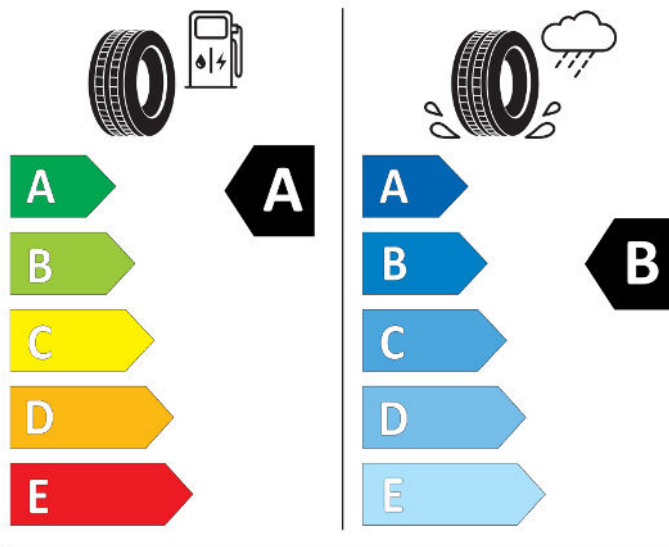

2020/740

Continental

0311061

185/65 R 15 88 H

Cl

2020/740

GOODYEAR

546607