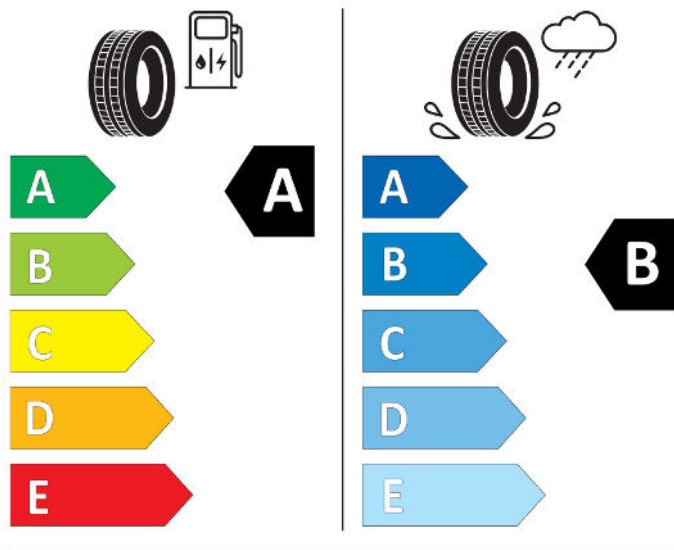

GOOD YEAR

574604

185/65R15 88 H

Cl