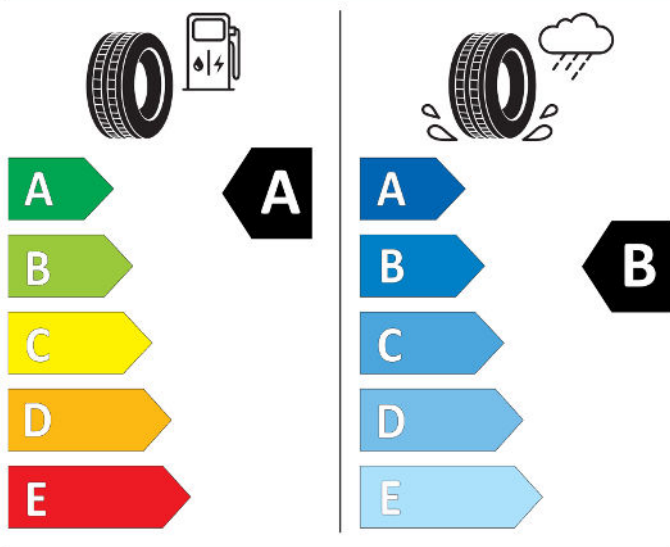

GOODYEAR

546607

185/65R15 88 H

Cl